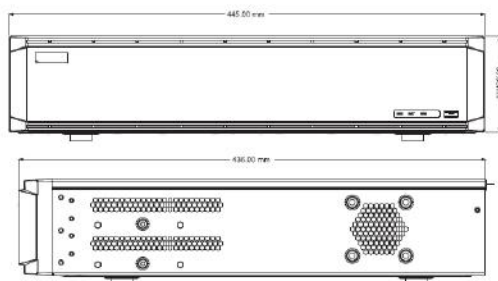

Characteristics

- 32 CH TVI / AHD video input, support 5MP / 4MP / 3MP / 1080P / 720P / WD1
- 32 CH CVI video input, support 4MP / 3MP / 1080P / 720P / WD1
- DVRs support 8 CH IPC 8MP / 5MP / 4MP / 3MP / 1080P / 960P / 720P Adopt standard H.265 high profile compression format to get high-quality video at much lower bit rate Intuitive and user-friendly Graphics User Interface (GUI), window style operation by mouse
- Multi-mode recording: manual / timer / motion
  Playback : 16 CH simultaneously playback
- Search: time slice, time, event (manual, motion), tag search
- Express and flexible backup via USB, network and so on
- Pentaplex: preview, record, playback, backup and remote access DHCP,
- DDNS, PPPoE network protocol, IE browse and CMS supported Remote control via IE or CMS : preview, playback, backup, PTZ and configuration
- Dual stream technology for local storage with high definition, remote network transmission and remote surveillance with mobile device
- Multi-user online simultaneously
- Authorization management, log review and device status review
  1080P output, true high resolution display
- Support PTZ preset and auto cruise, up to 255 presets and 8 cruises Support
- NAT function and QRCode scanning by mobile phone and PAD
- Powerful smart phone & Pad surveillance with iOS and Android OS

Dimensions

Specification

Model		VTD-HB2008-32
System	Compression	Standard H.265 High Profile
	CPU	Cortex A9
	OS	Embedded Linux
Video	Local Input	BNC × 32
	Local Input Resolution	TVI/AHD: 5MP/4MP/3MP/1080P/720P/WD1 CVI: 4MP/3MP/1080P / 720P / WD1
	IP Input	IPC × 8 (up to 24CH)
	IP Input Resolution	5MP / 4MP / 3MP / 1080P / 960P / 720P@25fps (PAL) / 30fps (NTSC)
Audio	Output	HDMI × 1 : 1920 × 1080 / 1280 × 1024 / 1024 × 768 VGA × 1 : 1920 × 1080 / 1280 × 1024 / 1024 × 768 BNC × 1 : CVBS (used as the main or spot output)
	Input	RCA × 16
Record	Two-way audio	RCA × 1
	Resolution	Take up channel one audio input
	Frame Rate	5MP Lite/4MP Lite/1080P/1080P Lite/720P/WD1
	Bit Rate	Analog Camera: 5MP Lite@10fps 4MP Lite/1080P@12fps/15fps (PAL / NTSC) 1080P Lite/720P/WD1@25fps/30fps (PAL / NTSC) IP Camera: 25fps/30fps (PAL / NTSC)
Play back	Mode	32Kbps ~ 5Mbps
	Playback	Manual, timer, motion
	Search	16 CH
	Smart Search	Time slice / time / event / tag search
Alarm	Function	Highlight colors to display the camera record in a certain period of time, different colors refer to different record events
	Mode	Play, pause, FF, FB, digital zoom, etc.
	Input	Manual, motion, exception
	Output	16 CH
Network	Triggering	4 CH
	Interface	Record, snap, preset, e-mail, etc.
	Protocol	RJ45 1000Mbps × 1
Mobile Device	Access/Transfer Bandwidth (Mbps)	TCP / IP, PPPoE, DHCP, DNS, DDNS, UPnP, NTP, SMTP
	OS	88/160
Storage	Storage	iOS, Android
	HDD	SATA × 8; E-SATA × 1; up to 8TB per HDD
Backup	Local Backup	U disk, USB removable HDD
	Network Backup	Yes
Port	RS485	RS485 × 1, connect to PTZ or keyboard
	USB	USB 2.0 × 2
	Remote Controller	Optional
Others	Power Supply	ATX-250W
	Consumption	≤ 30W (without HDD)
	Dimensions (mm)	445 × 436 × 90 (W × D × H)
	Work Environment	-10 ~ 50 °C , 10% ~ 90% humidity